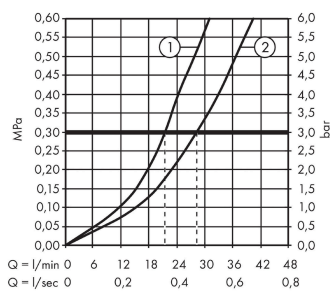

Vivenis

Single lever bath mixer for concealed installation for iBox universal

Surfaces: **Matt Black** Article Number: **75415670**

Description

product features

- 2 functions
- connection type: basic set
- flow rate upper outlet: 21 l/min
- flow rate lower outlet: 29 l/min
- min. operating pressure: 1 bar
- max. operating pressure: 10 bar
- ceramic cartridge
- temperature limitation adjustable
- diverter with automatic resetting
- with silencer

Design awards

reddot winner 2021

Product image

Scale drawing

Flowchart