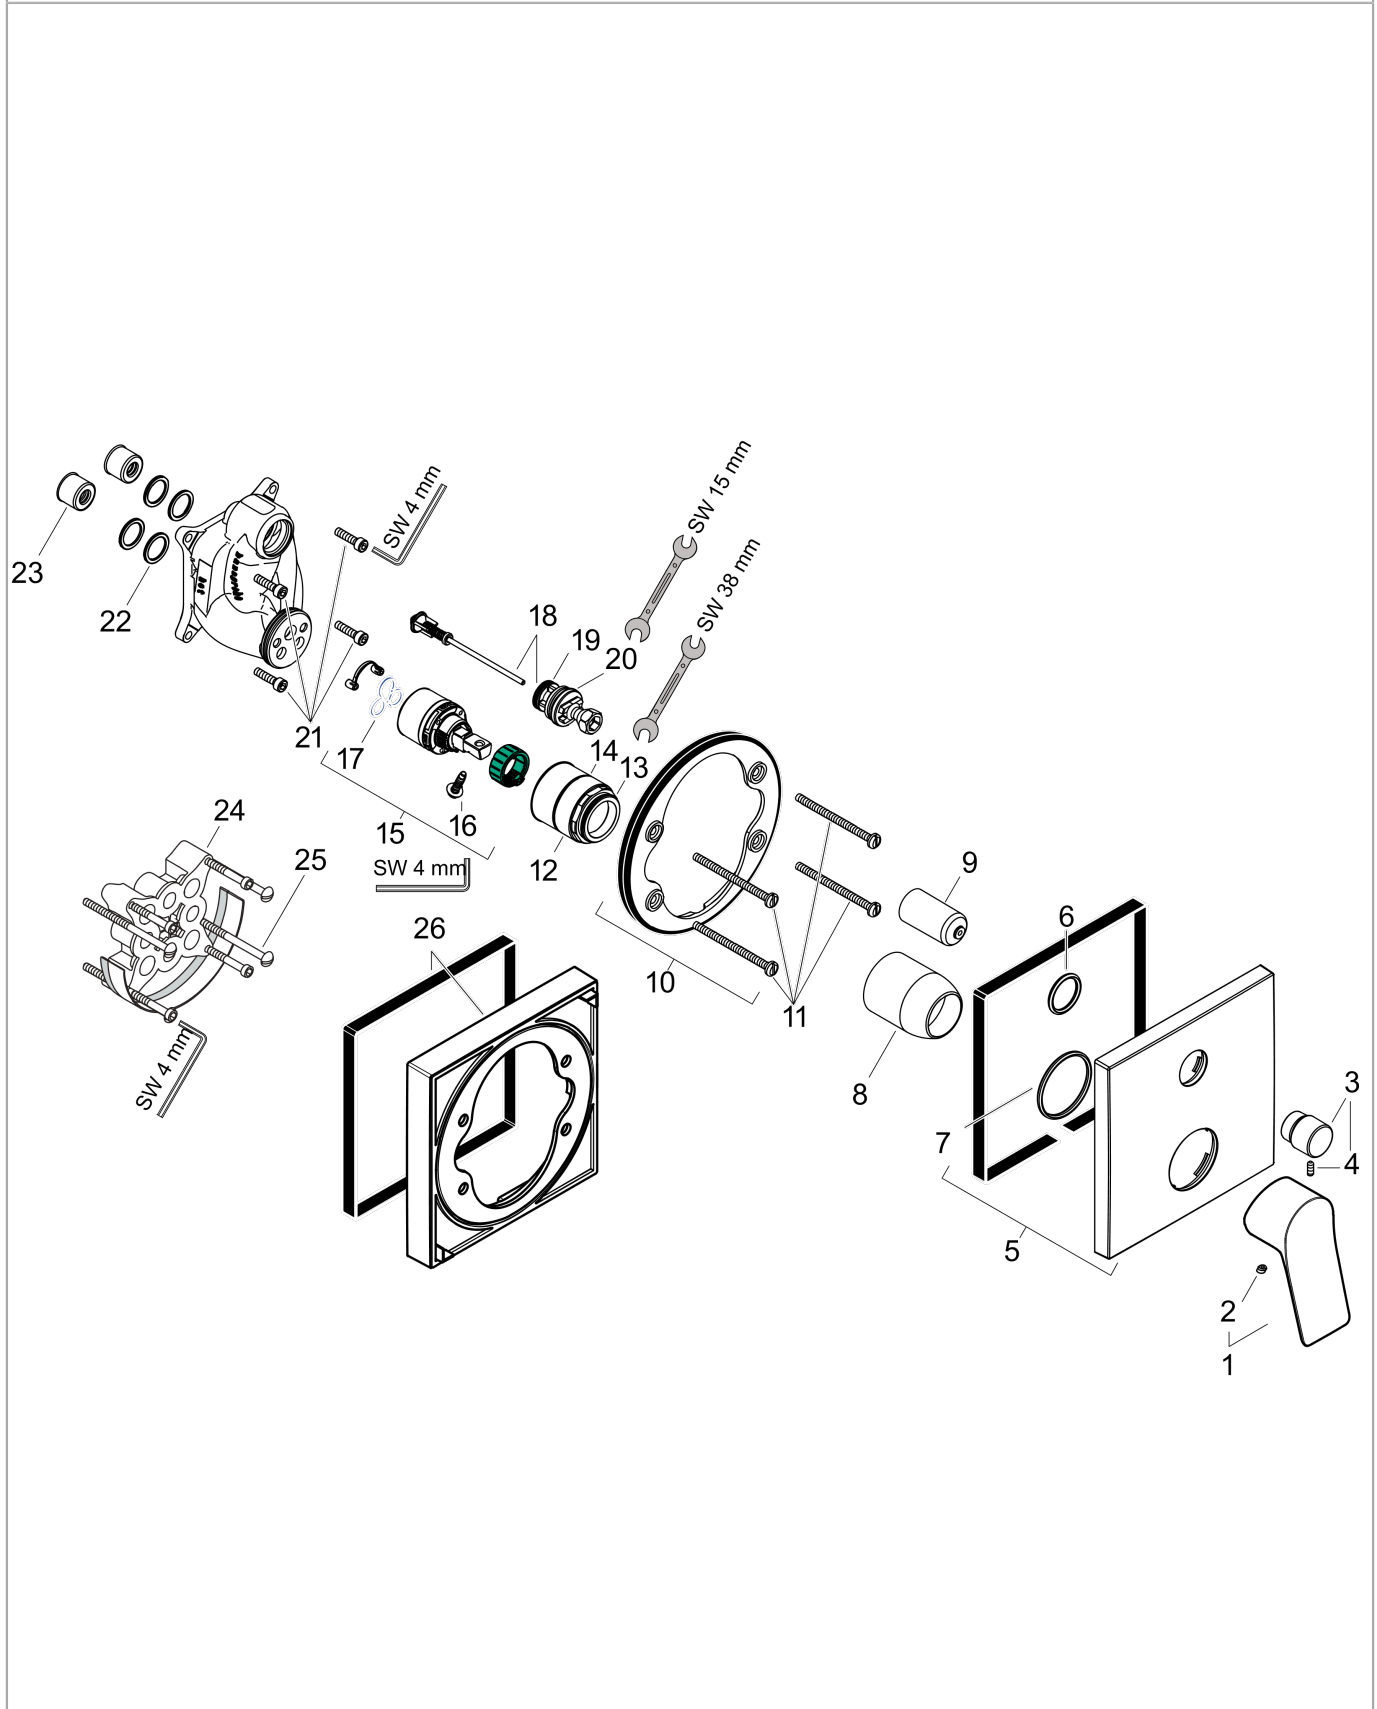

### Scale drawing

## Exploded Drawing

Year of production: >06/21

### Spare part list

Year of production: >06/21

Pos.	Description	Article Number	Price	PU
1	handle	94297670	-	1
2	screw cover	96338000	-	1
3	diverter knob	98795670	-	1
4	hollow set screw M4x10	97667000	-	1
5	escutcheon 155 / 155 mm	94302670	-	1
6	O-ring 23x3	98142000	-	1
7	O-ring 43x3	98418000	-	1
8	sleeve	98790670	-	1
9	sleeve	98794670	-	1
10	holder for escutcheon	98793000	-	1
11	set of fixing screws	96454000	-	1
12	nut	98796000	-	1
13	O-ring 30x1,5	98433000	-	1
14	O-ring 39x1,5	98400000	-	1
15	cartridge, assy	92730000	-	1
16	locking screw for handle	95140000	-	1
17	seal	95008000	-	1
18	selector assy	95014000	-	1
19	O-ring 16x2,3	98207000	-	1
20	O-ring 20x2,5	92602000	-	1
21	set of screws	96525000	-	1
22	O-ring 16x2	98133000	-	1
23	noise reduction	94073000	-	1
24	extension 25 mm	13595000	-	1
25	set of fixing screws	97747000	-	1
26	extension 22 mm	13593670	-	1
a	concealed item	01800180	-	1