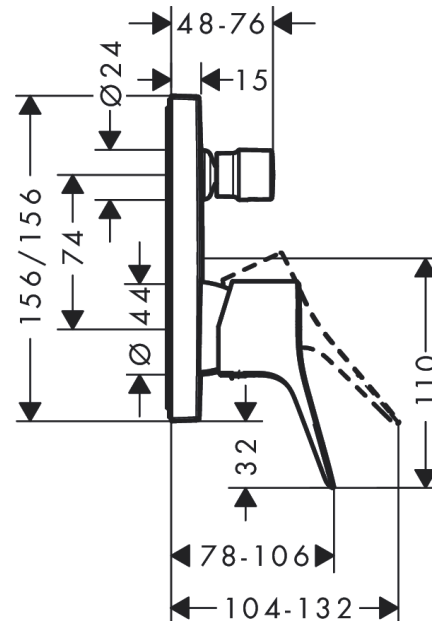

#### product features

- 2 functions
- connection type: basic set
- flow rate upper outlet: 21 l/min
- flow rate lower outlet: 29 l/min
- min. operating pressure: 1 bar
- max. operating pressure: 10 bar
- ceramic cartridge
- temperature limitation adjustable
- diverter with automatic resetting
- with silencer

### Product image

### Scale drawing

### Spare part list

Year of production: >06/21

Pos.	Description	Article Number	Price	PU
1	handle	94297670	-	1
2	screw cover	96338000	-	1
3	diverter knob	98795670	-	1
4	hollow set screw M4x10	97667000	-	1
5	escutcheon 155 / 155 mm	94302670	-	1
6	O-ring 23x3	98142000	-	1
7	O-ring 43x3	98418000	-	1
8	sleeve	98790670	-	1
9	sleeve	98794670	-	1
10	holder for escutcheon	98793000	-	1
11	set of fixing screws	96454000	-	1
12	nut	98796000	-	1
13	O-ring 30x1,5	98433000	-	1
14	O-ring 39x1,5	98400000	-	1
15	cartridge, assy	92730000	-	1
16	locking screw for handle	95140000	-	1
17	seal	95008000	-	1
18	selector assy	95014000	-	1
19	O-ring 16x2,3	98207000	-	1
20	O-ring 20x2,5	92602000	-	1
21	set of screws	96525000	-	1
22	O-ring 16x2	98133000	-	1
23	noise reduction	94073000	-	1
24	extension 25 mm	13595000	-	1
25	set of fixing screws	97747000	-	1
26	extension 22 mm	13593670	-	1
a	concealed item	01800180	-	1